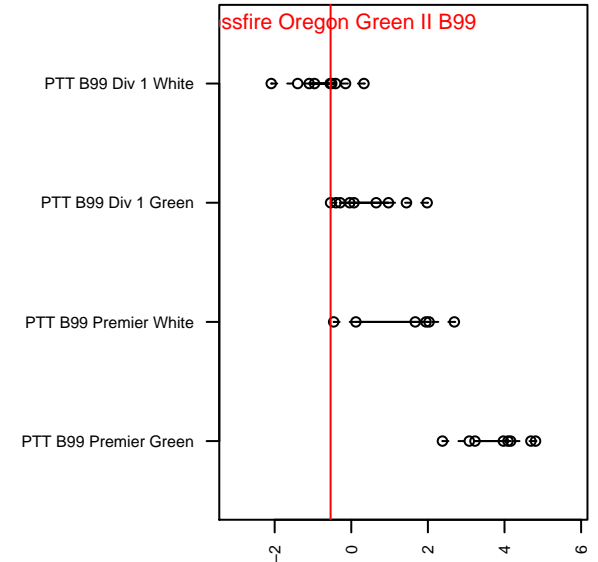

Crossfire Oregon Green II B99

Crossfire Oregon
 Lake Oswego, OR
 B99 total strength=1195
 attack=4.66 defense=3.32
 fall league = PTT B99 Div 1 Green

alt names used:
 Crossfire Oregon 99 Green II
 Crossfire Oregon 99 Green II

Venues played:
 2015 PTT B99 Division 1 Green
 2015 OYS Presidents Cup B99

Crossfire Oregon Green II B99
 Dots are actual minus expected GF (blue circles) and GA (red triangles).
 Blue line is smoothed change in attack strength. Red is smoothed change in defense strength.

**attack and defense variance (black dot)
relative to other teams
and top 10 in region**

**attack and defense rating
relative to others at age
and all opponents in last 13 months**

Performance relative to 13 month average